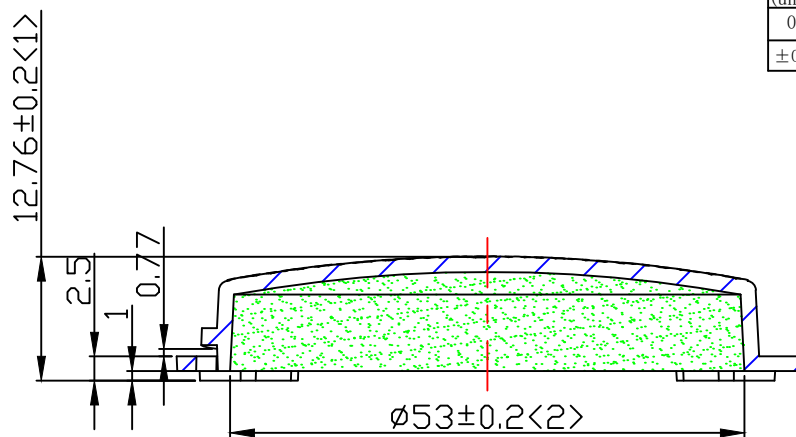

0-5	5-30	30-120	120-250	250-400	400-700
±0.15	±0.2	±0.5	±0.8	±1.5	±2

A-A

绿色标记为  
光学晒纹

Material: PC

**Nata**<sup>®</sup>  
**NATA Lighting Co., Ltd**

Mark	Amended Times	Amended Content		Signature	Amended Date	Customer Item	5寸筒灯PC罩			
		Design Version	K1	Client Version			Customer Code	NT		
		Designer	Drawing by	Proportion	1:1		Product Number	92.70.231.00		
		Technology	Auditor	View			Product Name	5寸筒灯PC罩 D75.9*12.7		
Approval		Date	2019.10.10	Page	Total Page					