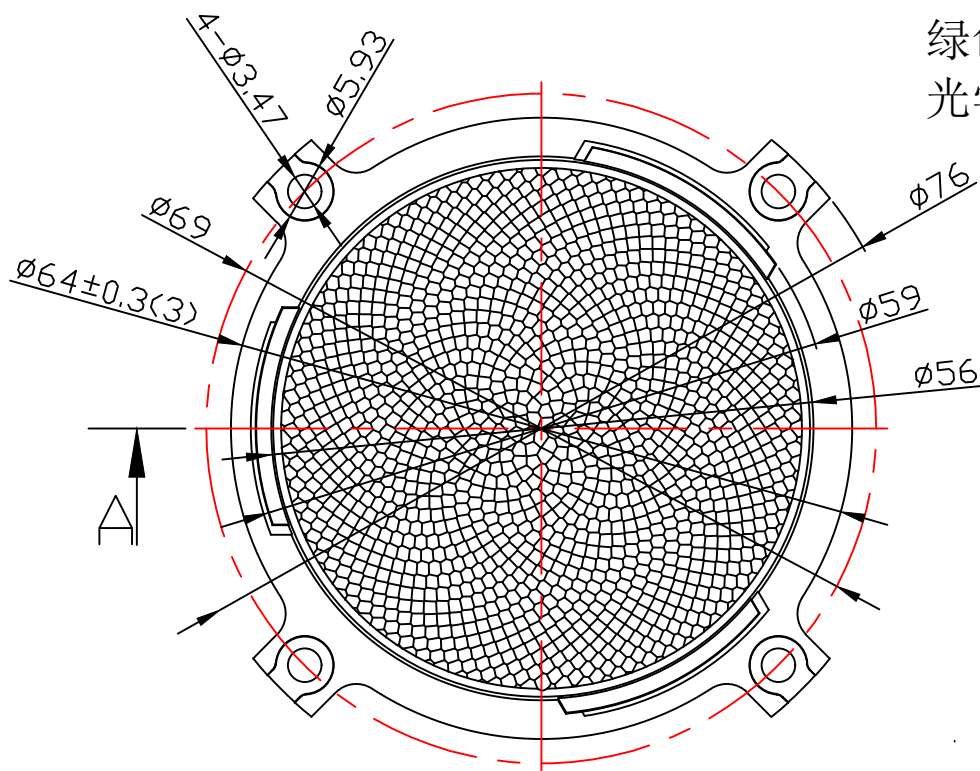

0-5	5-30	30-120	120-250	250-400	400-700
±0.15	±0.2	±0.5	±0.8	±1.5	±2

A-A

绿色标记为  
光学晒纹

Material: PC

**Nata**<sup>®</sup>  
**NATA Lighting Co., Ltd**

Mark	Amended Times	Amended Content		Signature	Amended Date	Customer Item	5寸筒灯PC罩			
		Design Version	K1	Client Version			Customer Code	NT		
		Designer	Drawing by	Proportion	1:1		Product Number	92.70.231.00		
		Technology	Auditor	View			Product Name	5寸筒灯PC罩 D75.9*12.7		
Approval		Date	2019.10.10	Page	Total Page					